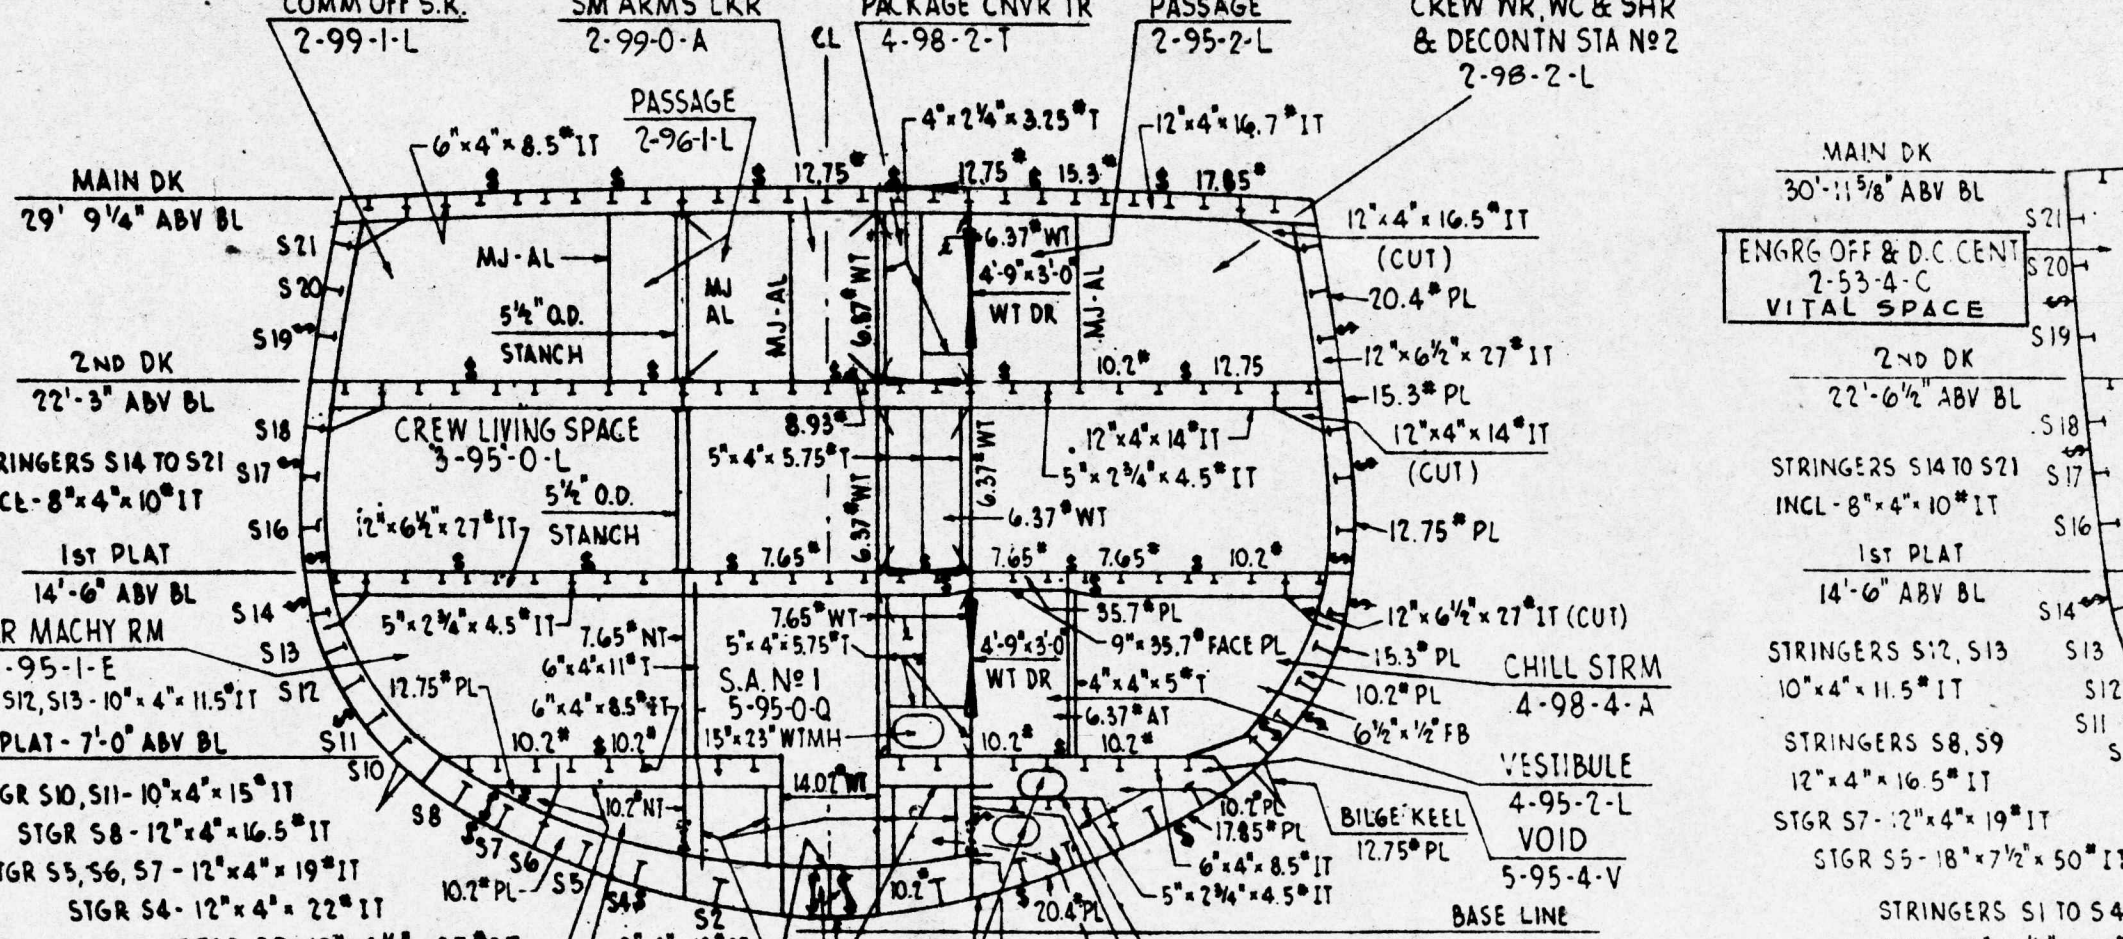

CONFIDENTIAL

SECOND PLATFORM  
NO CAMBER-NO SHEER

DEG I  
2ND PLATFORM  
PLATE 9 OF 11  
SCALE 1/8" = 1' - 0"

CONFIDENTIAL

FR 140 LKG AFT

FR 120 LKG AFT

FR 100 LKG AFT

FR 55 LKG FWD

FR 35 LKG FWD

12" AFT FR 8 LKG FWD

DEG I TYPICAL SECTIONS FWD & AFT PLATE II OF II SCALE 1/8" = 1' - 0"