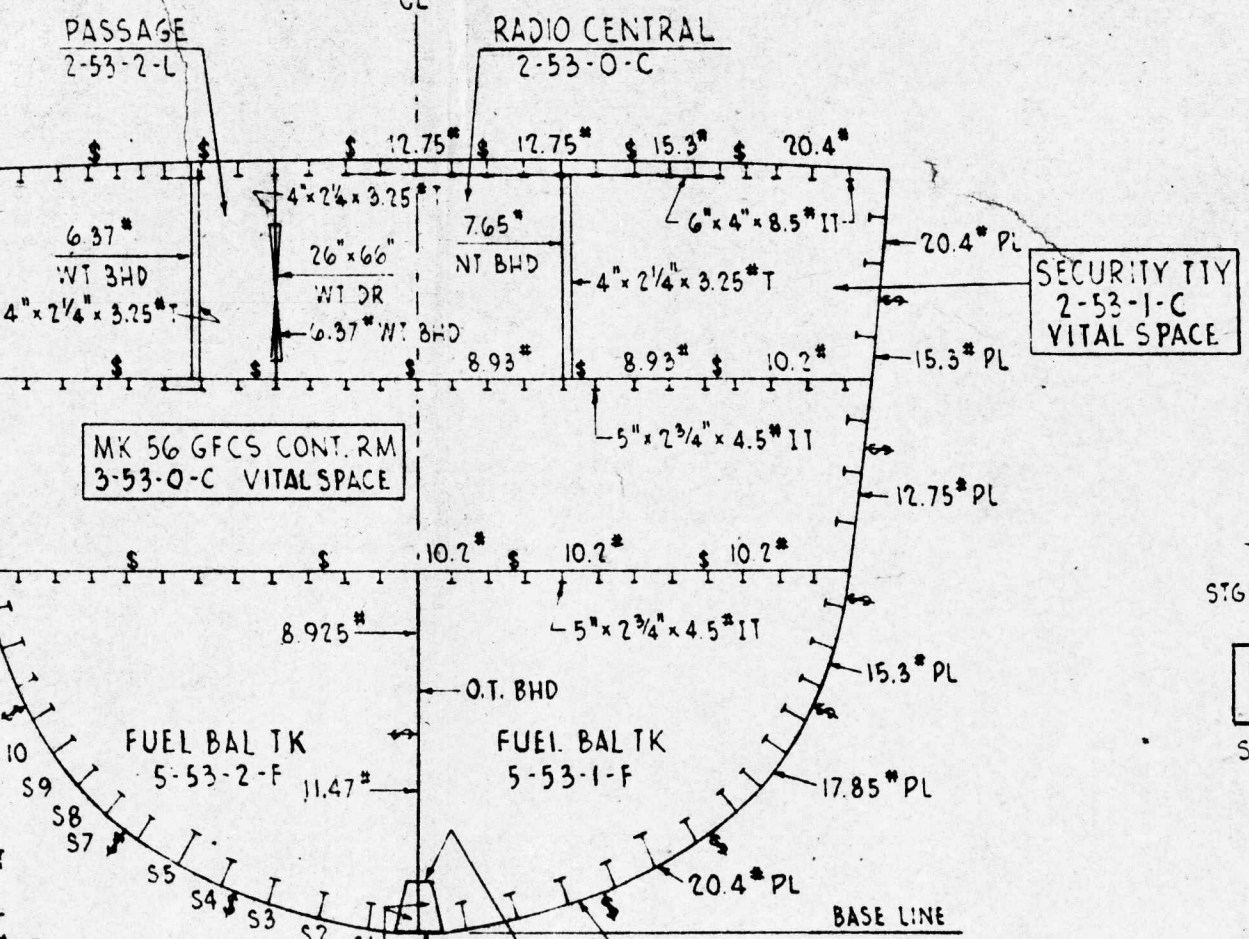

CONFIDENTIAL

SECOND PLATFORM  
NO CAMBER-NO SHEER

DEG I  
2ND PLATFORM  
PLATE 9 OF 11  
SCALE 1/8" = 1' - 0"

CONFIDENTIAL

FR 140 LKG AFT

FR 120 LKG AFT

FR 100 LKG AFT

FR 55 LKG FWD

FR 35 LKG FWD

12" AFT FR 8 LKG FWD

DEG I TYPICAL SECTIONS FWD & AFT PLATE II OF II SCALE 1/8" = 1' - 0"