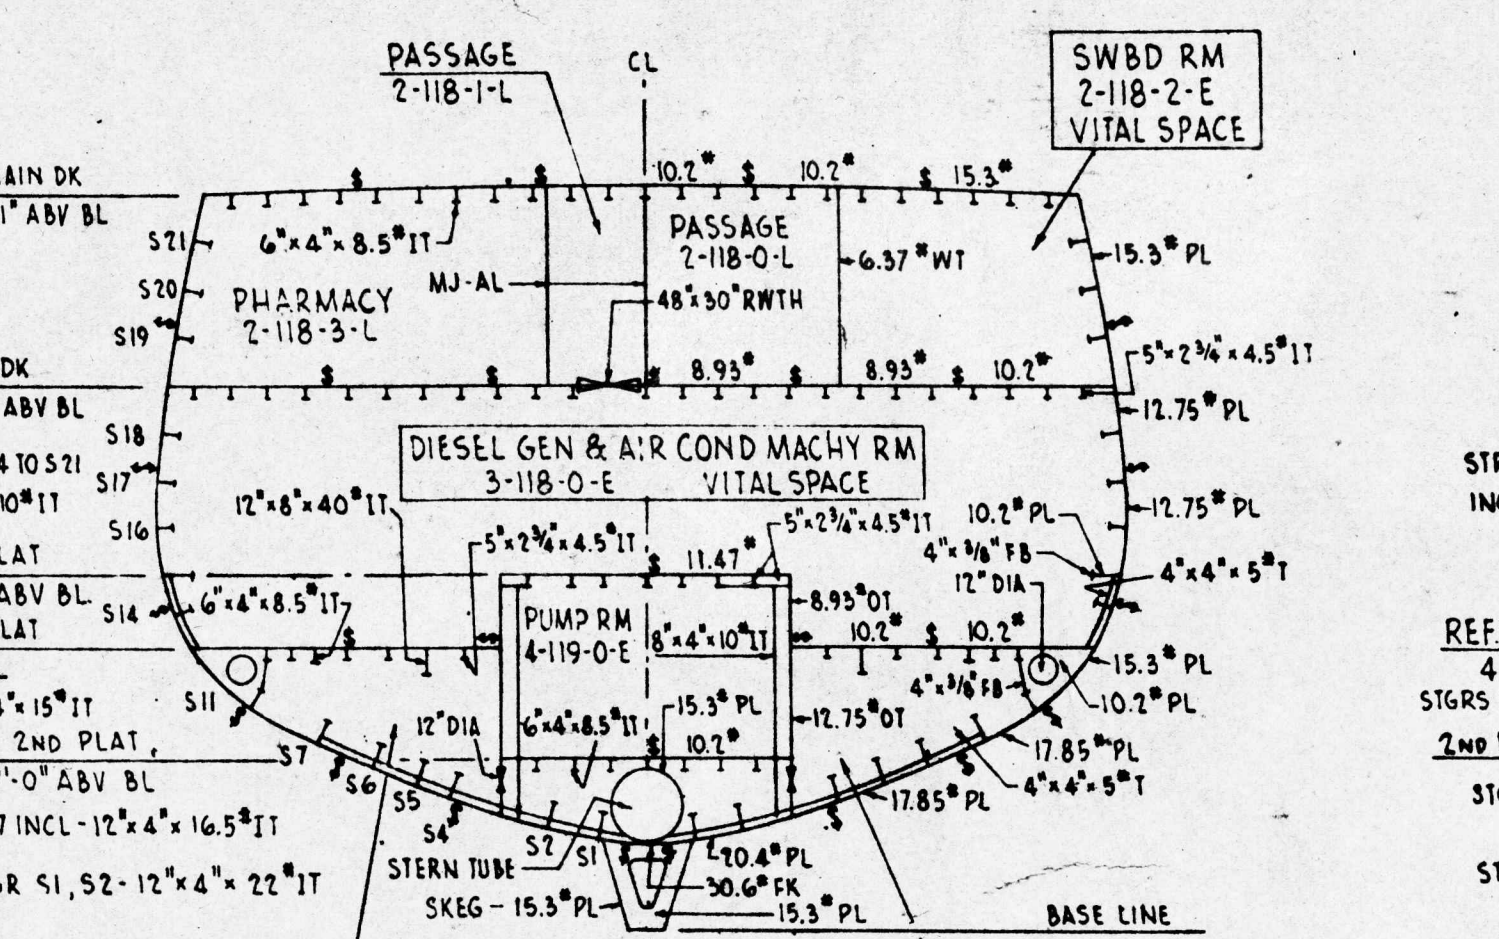

CONFIDENTIAL

SECOND PLATFORM  
NO CAMBER-NO SHEER

DEG I  
2ND PLATFORM  
PLATE 9 OF 11  
SCALE 1/8" = 1' - 0"

CONFIDENTIAL

FR 140 LKG AFT

FR 120 LKG AFT

FR 100 LKG AFT

FR 55 LKG FWD

FR 35 LKG FWD

12" AFT FR 8 LKG FWD

DEG I TYPICAL SECTIONS FWD & AFT PLATE II OF II SCALE 1/8" = 1' - 0"