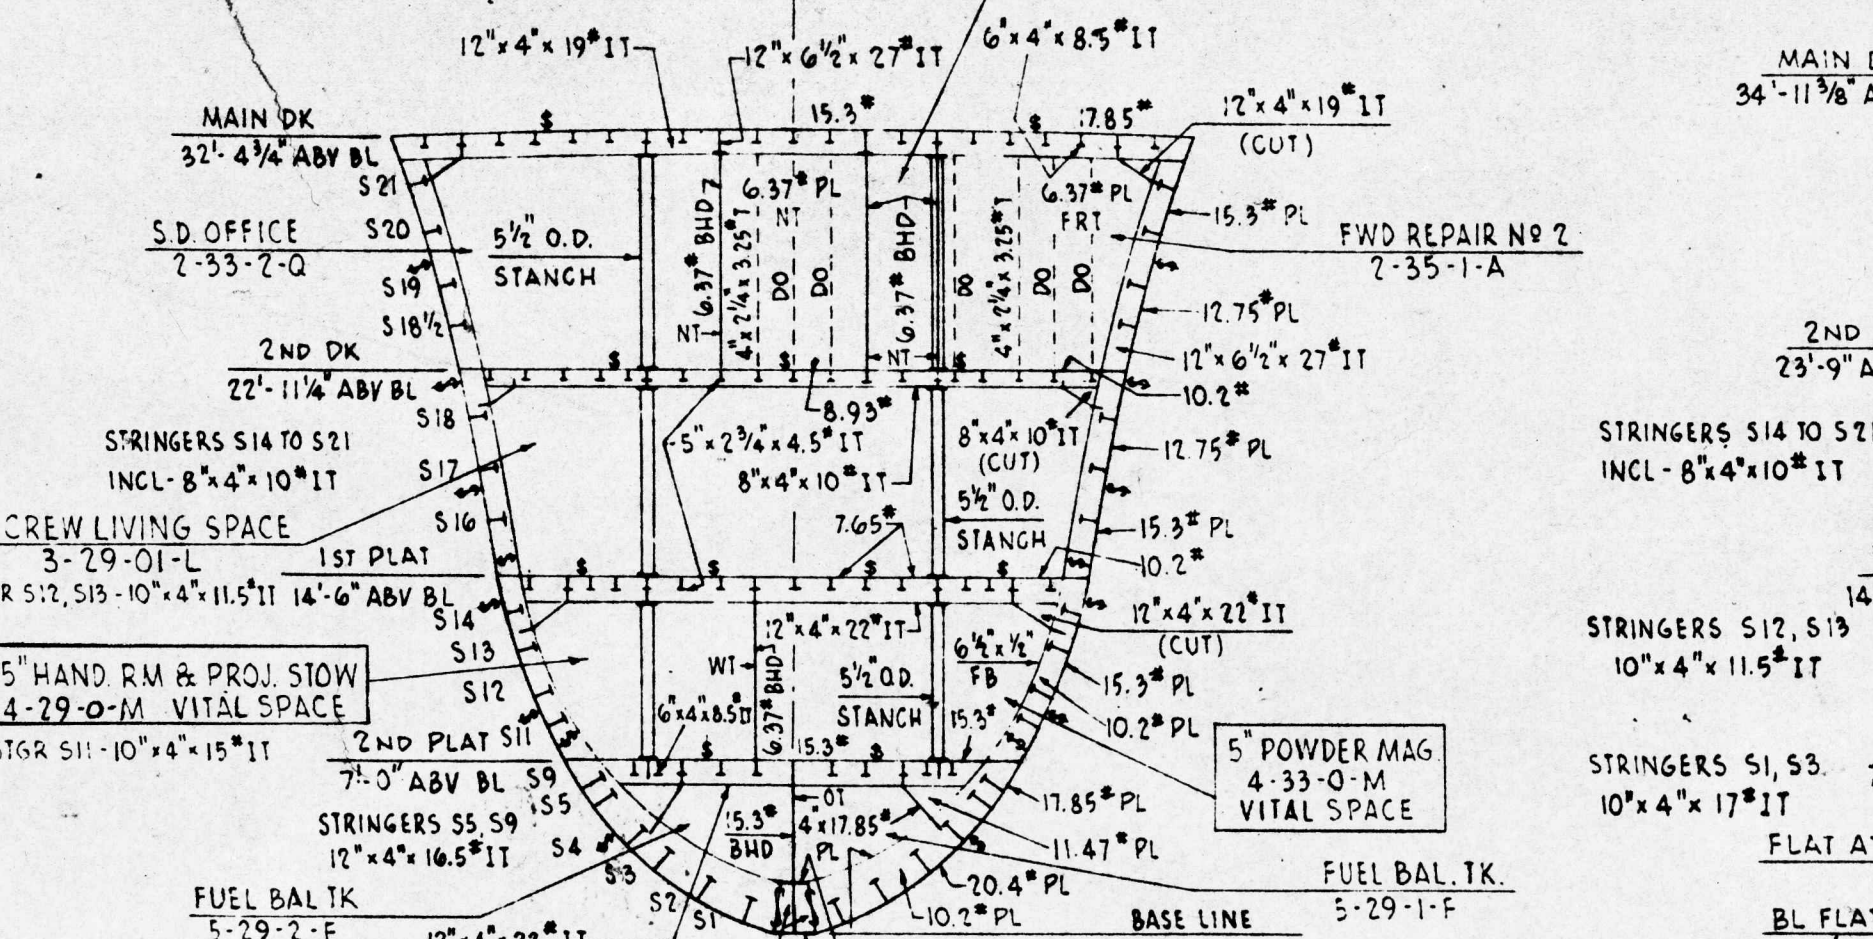

CONFIDENTIAL

SECOND PLATFORM  
NO CAMBER-NO SHEER

DEG I  
2ND PLATFORM  
PLATE 9 OF 11  
SCALE 1/8" = 1' - 0"

CONFIDENTIAL

FR 140 LKG AFT

FR 120 LKG AFT

FR 100 LKG AFT

FR 55 LKG FWD

FR 35 LKG FWD

12" AFT FR 8 LKG FWD

DEG I TYPICAL SECTIONS FWD & AFT PLATE II OF II SCALE 1/8" = 1' - 0"