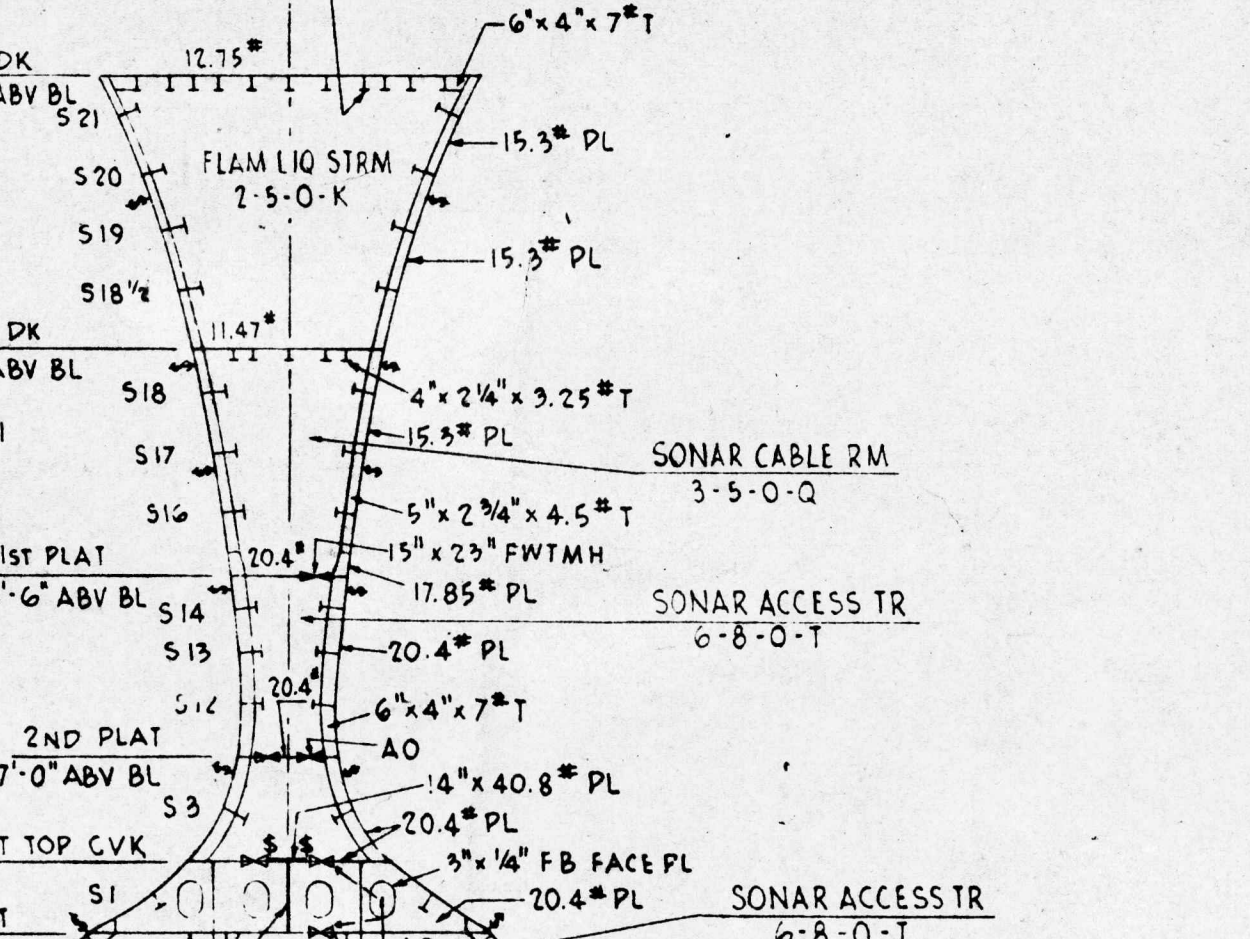

CONFIDENTIAL

SECOND PLATFORM  
NO CAMBER-NO SHEER

DEG I  
2ND PLATFORM  
PLATE 9 OF 11  
SCALE 1/8" = 1' - 0"

CONFIDENTIAL

FR 140 LKG AFT

FR 120 LKG AFT

FR 100 LKG AFT

FR 55 LKG FWD

FR 35 LKG FWD

12" AFT FR 8 LKG FWD

DEG I TYPICAL SECTIONS FWD & AFT PLATE II OF II SCALE 1/8" = 1' - 0"