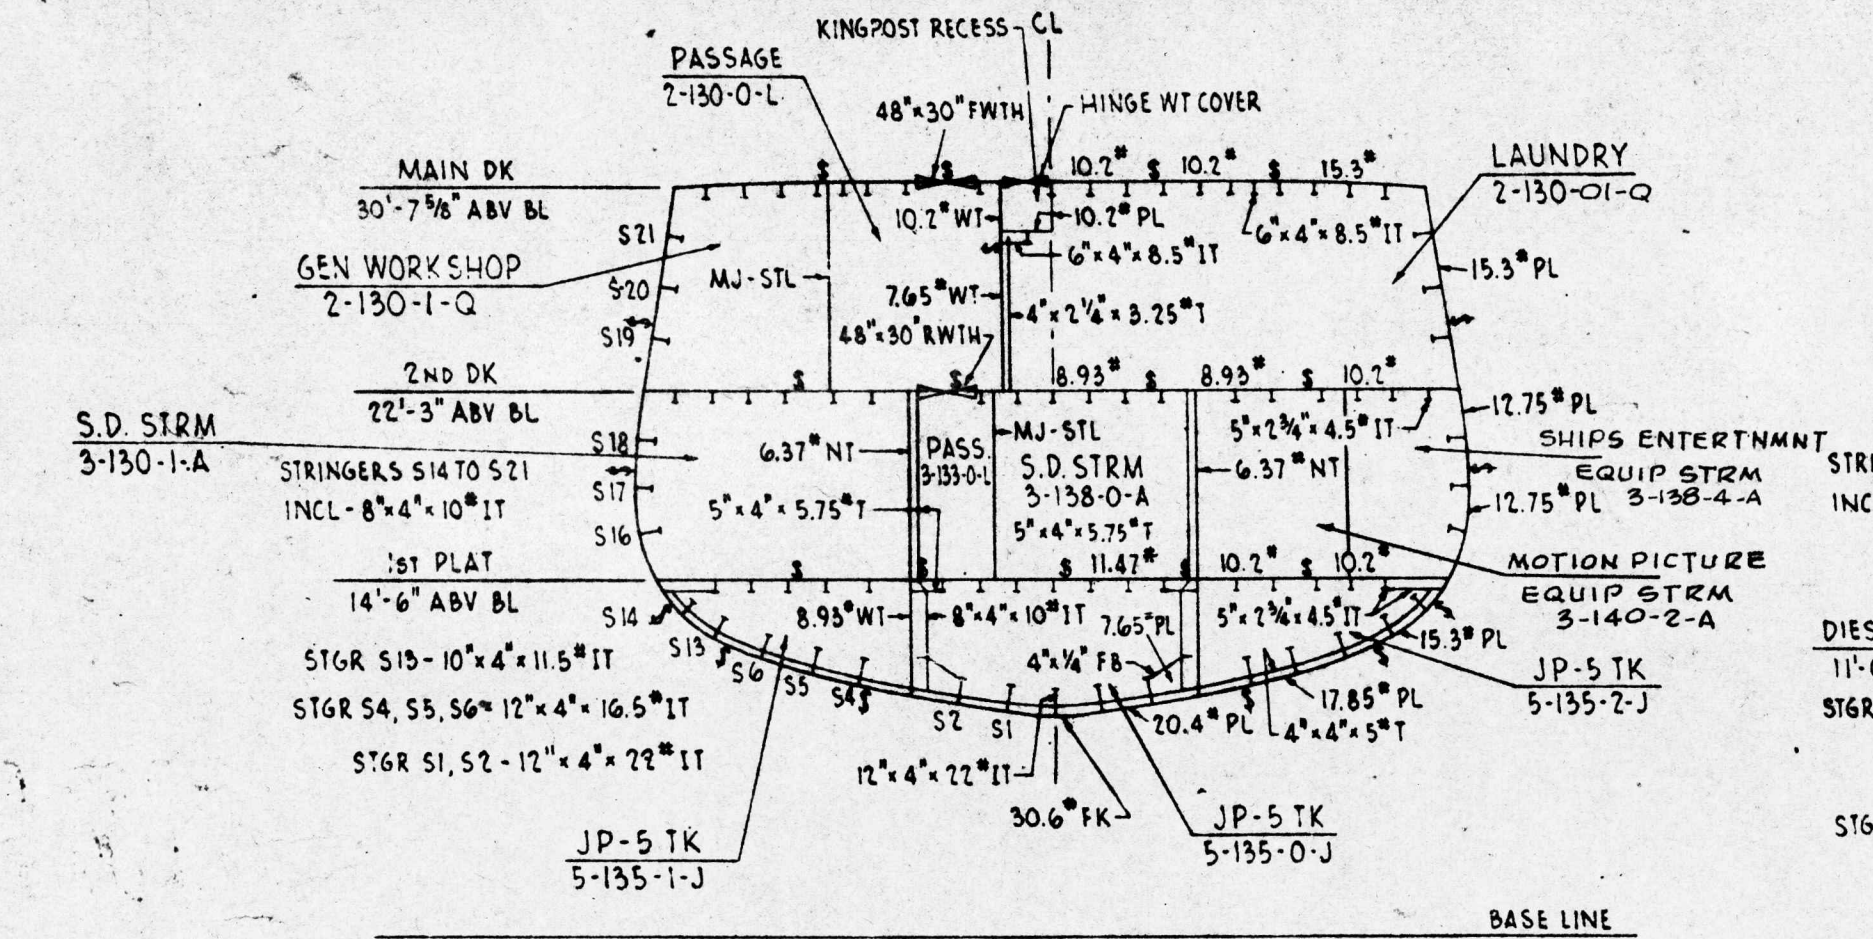

CONFIDENTIAL

SECOND PLATFORM  
NO CAMBER-NO SHEER

DEG I  
2ND PLATFORM  
PLATE 9 OF 11  
SCALE 1/8" = 1' - 0"

CONFIDENTIAL

FR 140 LKG AFT

FR 120 LKG AFT

FR 100 LKG AFT

FR 55 LKG FWD

FR 35 LKG FWD

12" AFT FR 8 LKG FWD

DEG I TYPICAL SECTIONS FWD & AFT PLATE II OF II SCALE 1/8" = 1' - 0"